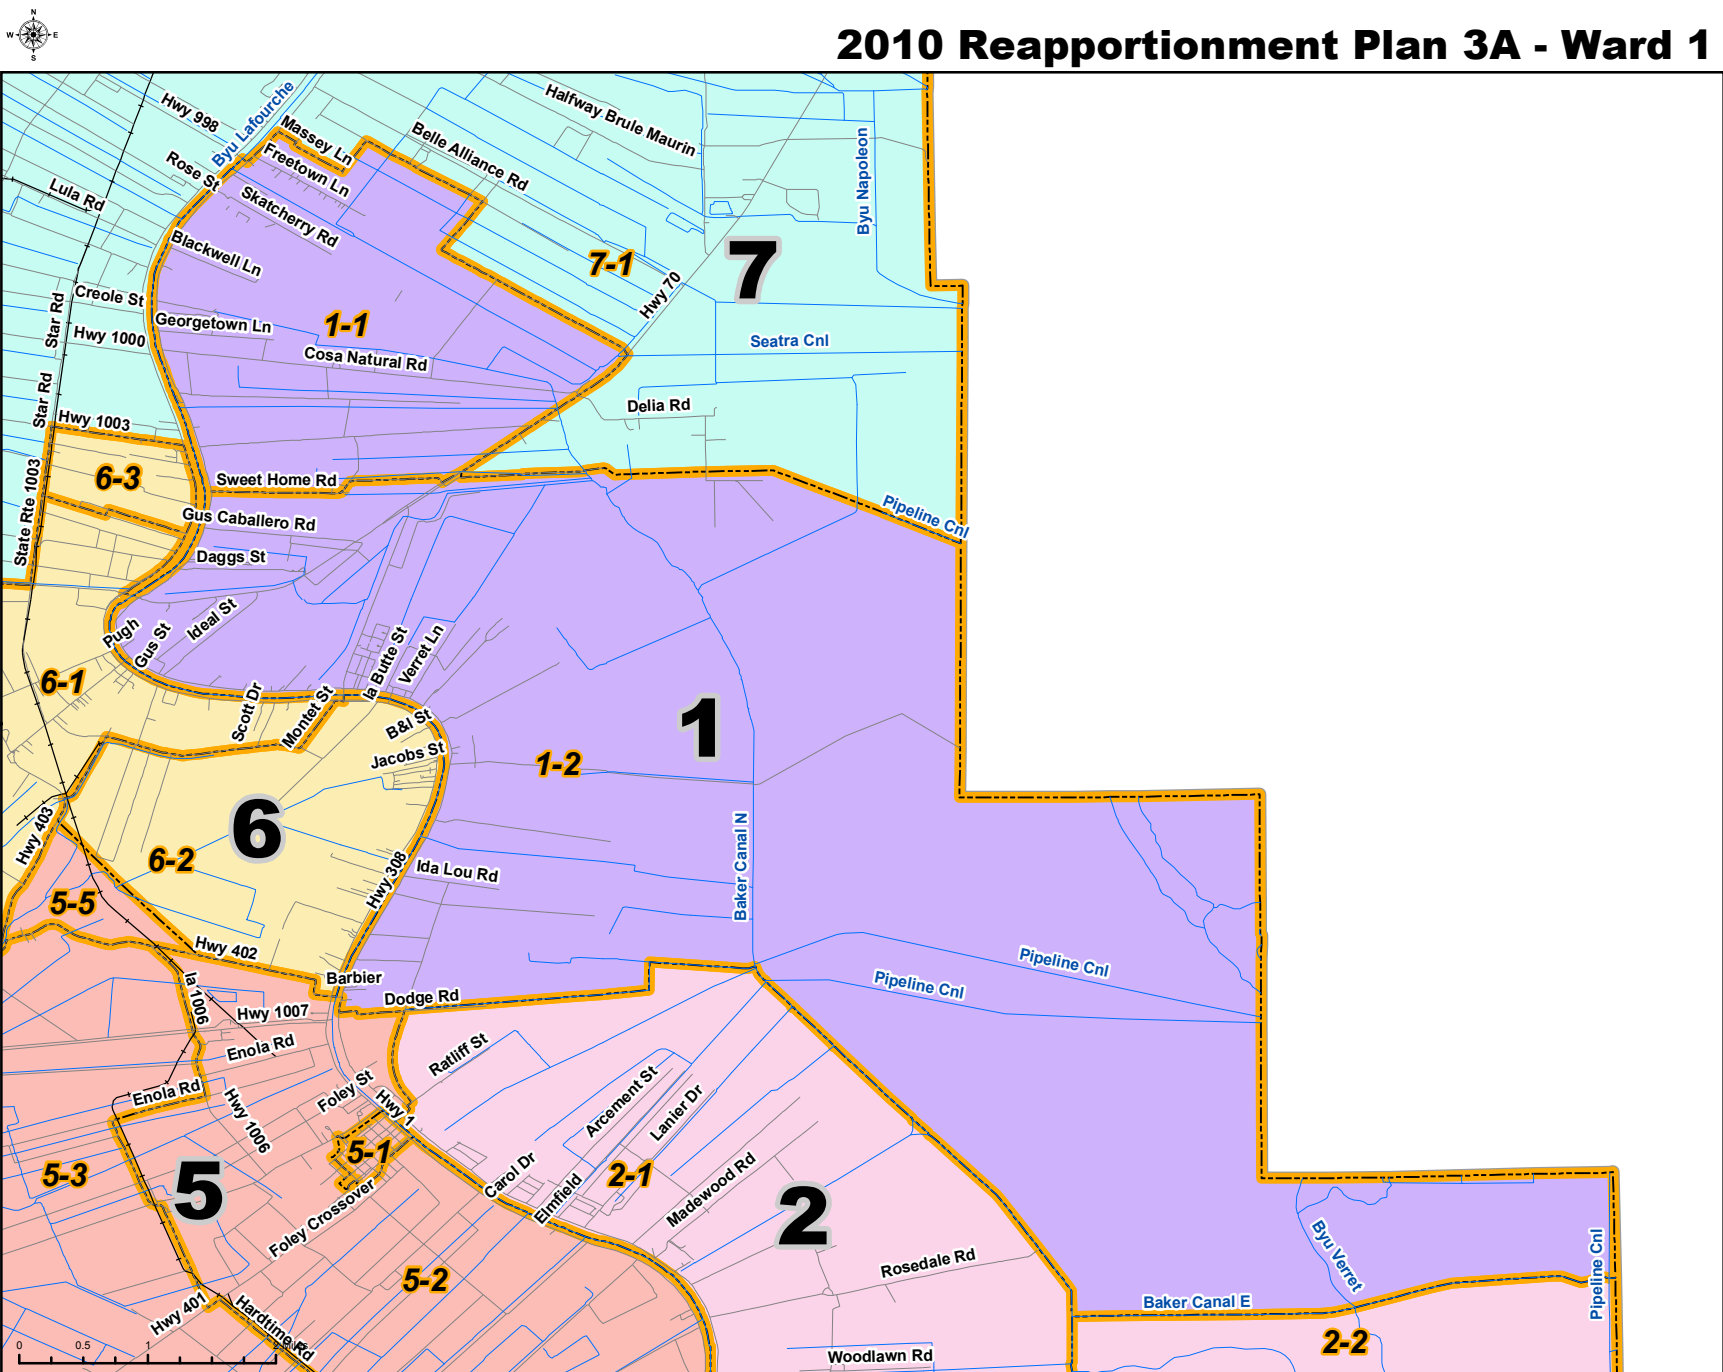

2010 Reapportionment Plan 3A - Ward 1

SCPDC
South Central Planning &
Development Commission
Post Office Box 1870
Gray, Louisiana 70359
Phone: (985) 851-2900

Legend

- Road
- Railroad
- Hydrography
- ▭ Precincts
- ▭ Parish Boundary

2010 Assumption Plan 3A

Wards

- 1
- 2
- 3
- 4
- 5
- 6
- 7
- 8
- 9

ASSUMPTION PARISH

LOUISIANA